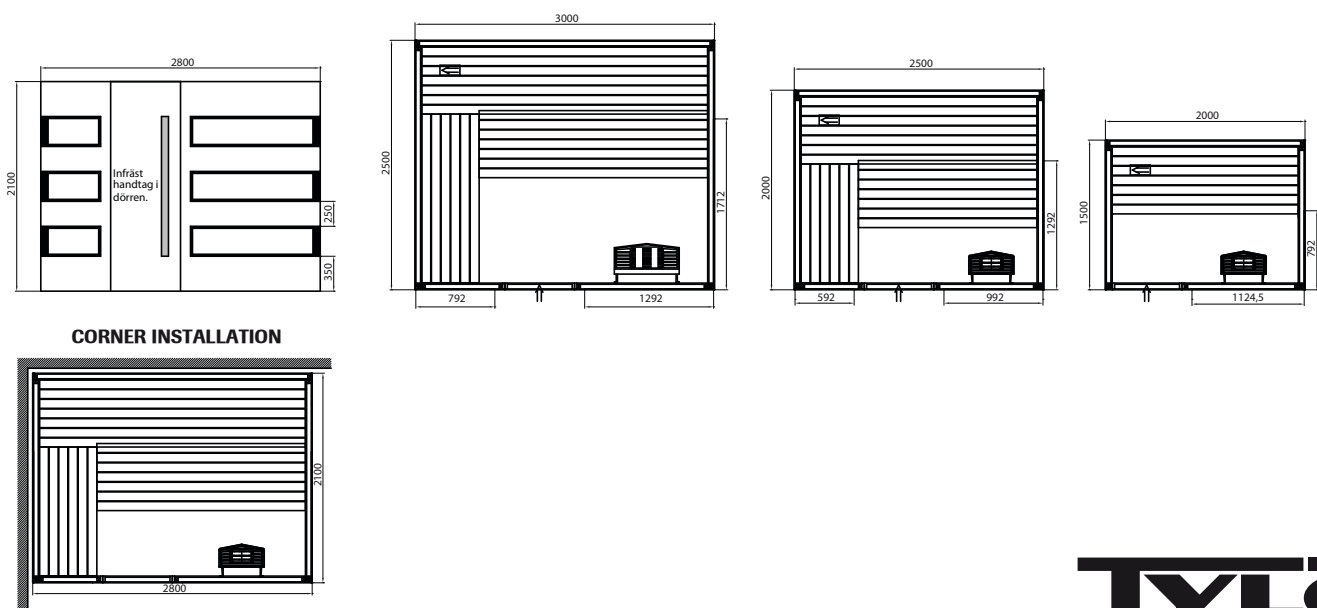

Layouts and dimensions

These layouts are examples only. Simplicity can be customised to suit your wishes and requirements.