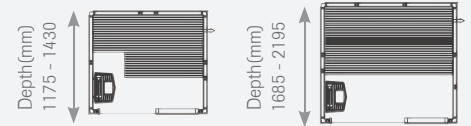

Choose a
heater.

Evolve Standard & Evolve Corner

- External height: 2100 mm with high floor frame and 2010 mm with low.
- Can be reversed.
- Choose either aspen or spruce panelling.
- Saunas 2195 to 2705 mm in width are fitted with a third bench.
- Can also be fitted with glass panelling. Contact your dealer for details.

Width		1175	1255	1340	1430	1510	1600	1685	1770	1855	1940	2020	2110	2195	2280	2365	2450	2535	2620	2705	
Depth	1175	●	○	○	○	○	○	●	○	○	○	○	○	○	○	○	○	○	○	○	○
	1430	○	○	○	●	○	○	○	○	○	○	○	○	○	○	○	○	○	○	○	○
	1685	○	○	○	○	○	○	○	○	○	○	○	○	○	○	○	○	○	○	○	○
	1940	○	○	○	○	○	○	○	○	○	○	○	○	○	○	○	○	○	○	○	○
	2195	○	○	○	○	○	○	○	○	○	○	○	○	○	○	○	○	○	○	○	○

● = layout shown on the next page.

○ = available in this design.

- = not available in this design.

Evolve Plus GF

- External height: 2100 mm with high floor frame and 2010 mm with low.
- Can be reversed.
- Choose either aspen or spruce panelling.
- Saunas 1175 to 1430 mm in depth are fitted with a movable bench.