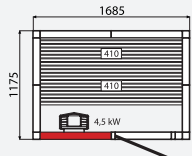

E1712 SPRUCE Item no. 9510 6406
E1712 ASPEN Item no. 9510 6506