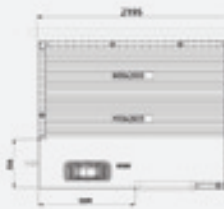

LEFT means that the sauna is best placed in the left-hand corner of the bathroom.

E1717 PLUS GC RIGHT
Item no. 9510 6711

E1717 PLUS GC LEFT
Item no. 9510 6710

E1917 PLUS GC RIGHT
Item no. 9510 6713

E1917 PLUS GC LEFT
Item no. 9510 6712