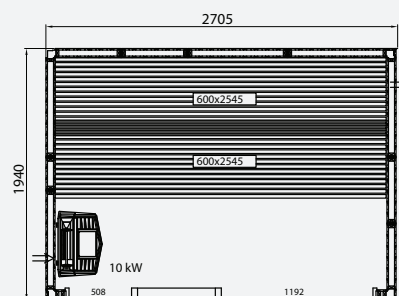

E2719 PLUS GF SPRUCE
Item no. 9510 6630

E2719 PLUS GF ASPEN
Item no. 9510 6670