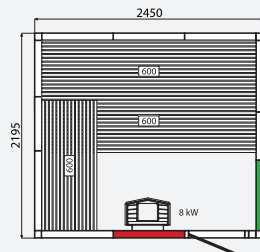

E2222 SPRUCE Item no. 9510 6426
E2222 ASPEN Item no. 9510 6526

E2422 SPRUCE Item no. 9510 6430
E2422 ASPEN Item no. 9510 6530