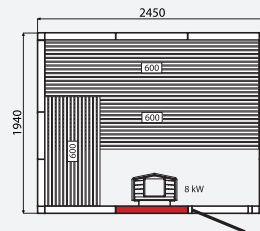

E2419 SPRUCE Item no. 9510 6428
E2419 ASPEN Item no. 9510 6528