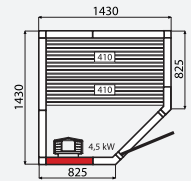

E1414/c SPRUCE Item no. 9510 6404
E1414/c ASPEN Item no. 9510 6504