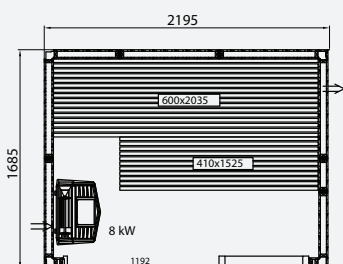

E2217 PLUS GF SPRUCE
Item no. 9510 6620

E2217 PLUS GF ASPEN
Item no. 9510 6660