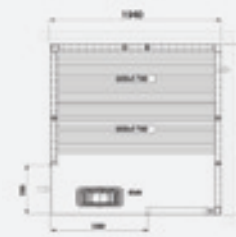

E1919 PLUS GC RIGHT
Item no. 9510 6715