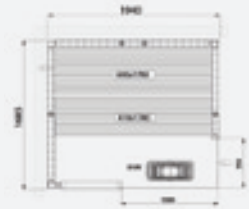

LEFT means that the sauna is best placed in the left-hand corner of the bathroom.

E1717 PLUS GC RIGHT
Item no. 9510 6711

E1717 PLUS GC LEFT
Item no. 9510 6710

E1917 PLUS GC RIGHT
Item no. 9510 6713

E1917 PLUS GC LEFT
Item no. 9510 6712