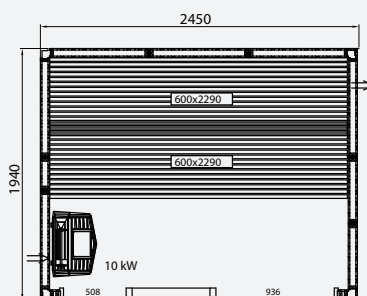

E2419 PLUS GF SPRUCE
Item no. 9510 6626

E2419 PLUS GF ASPEN
Item no. 9510 6666