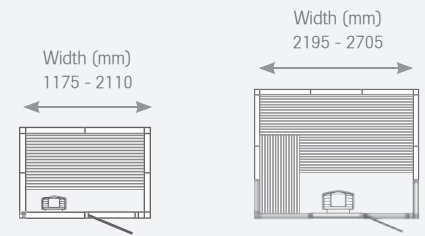

Choose a
heater.

Evolve Standard & Evolve Corner

- External height: 2100 mm with high floor frame and 2010 mm with low.
- Can be reversed.
- Choose either aspen or spruce panelling.
- Saunas 2195 to 2705 mm in width are fitted with a third bench.
- Can also be fitted with glass panelling. Contact your dealer for details.