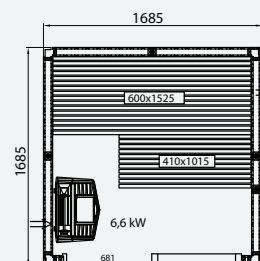

E1717 PLUS GF SPRUCE
Item no. 9510 6614

E1717 PLUS GF ASPEN
Item no. 9510 6654