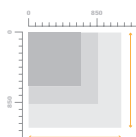

What is an Evolve?

Tylö Evolve gives you almost unlimited versatility in customising your sauna to your own taste.

Evolve is available in three basic versions with varying degrees of glass integration. The Flex system also allows you to extend the size in stages. On top of this you have a range of stylish optional extras and heaters for creating your own Evolve sauna, entirely tailored to your bathroom.

A package solution or Flex?

Are you feeling creative or looking for a turnkey option?

Evolve brings you the best of both worlds - Package or Flex. Make quick and easy decisions or go for a more detailed approach.