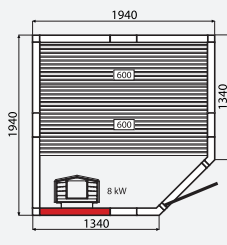

E1917/c SPRUCE Item no. 9510 6414
E1917/c ASPEN Item no. 9510 6514

E1919/c SPRUCE Item no. 9510 6418
E1919/c ASPEN Item no. 9510 6518