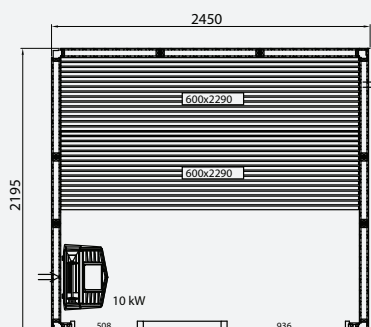

E2422 PLUS GF SPRUCE
Item no. 9510 6628

E2422 PLUS GF ASPEN
Item no. 9510 6668

Evolve Plus GC

All the saunas have an external height of 2100 mm.

RIGHT means that the sauna is best placed in the right-hand corner of the bathroom.