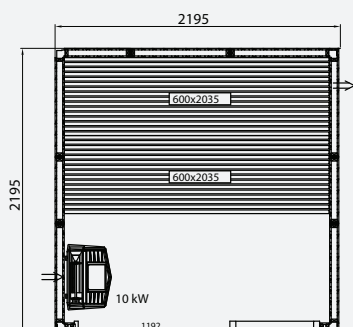

E2222 PLUS GF SPRUCE
Item no. 9510 6624

E2222 PLUS GF ASPEN
Item no. 9510 6664