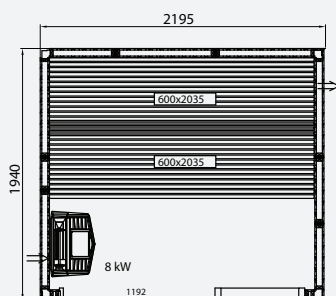

E2219 PLUS GF SPRUCE
Item no. 9510 6622

E2219 PLUS GF ASPEN
Item no. 9510 6662