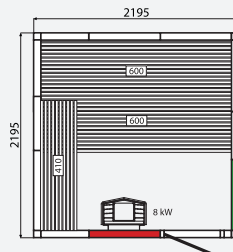

E2719 SPRUCE Item no. 9510 6432
E2719 ASPEN Item no. 9510 6532

E2222 SPRUCE Item no. 9510 6426
E2222 ASPEN Item no. 9510 6526