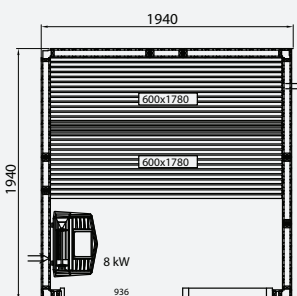

E1919 PLUS GF SPRUCE
Item no. 9510 6618

E1919 PLUS GF ASPEN
Item no. 9510 6658