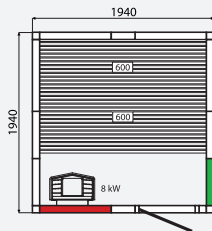

E1919 SPRUCE Item no. 9510 6416
E1919 ASPEN Item no. 9510 6516