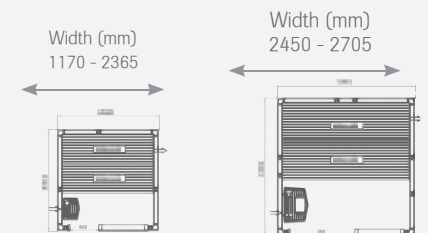

● = layout shown on the next page.

○ = available in this design.

- = not available in this design.

Evolve Plus GF

- External height: 2100 mm with high floor frame and 2010 mm with low.
- Can be reversed.
- Choose either aspen or spruce panelling.
- Saunas 1175 to 1430 mm in depth are fitted with a movable bench.

Width		1175	1255	1340	1430	1510	1600	1685	1770	1855	1940	2020	2110	2195	2280	2365	2450	2535	2620	2705	
Depth	1175	-	-	-	○	○	-	●	○	○	○	○	○	○	○	○	○	○	○	○	○
	1430	-	-	-	●	○	-	○	○	○	○	○	○	○	○	○	○	○	○	○	○
	1685	-	-	-	○	○	-	○	○	○	○	○	○	○	○	○	○	○	○	○	○
	1940	-	-	-	○	○	-	○	○	○	○	○	○	○	○	○	○	○	○	○	○
	2195	-	-	-	○	○	-	○	○	○	○	○	○	○	○	○	○	○	○	○	○

● = layout shown on the next page.

○ = available in this design.

- = not available in this design.

Evolve Plus GC

- External height: 2100 mm with high floor frame.
- Available in right and left models.
- Saunas 2450 to 2705 mm in depth are fitted with a movable bench.