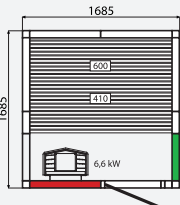

E1717 SPRUCE Item no. 9510 6408
E1717 ASPEN Item no. 9510 6508