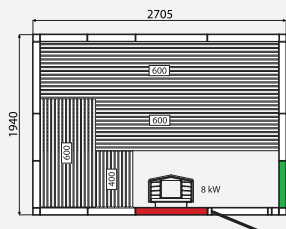

E2719 SPRUCE Item no. 9510 6432
E2719 ASPEN Item no. 9510 6532