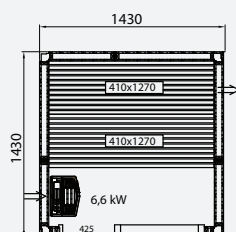

Evolve Plus GF

All the saunas have an external height of 2100 mm with the high floor frame (standard) and 2010 mm with the low floor frame.

E1712 PLUS GF SPRUCE
Item no. 9510 6612

E1712 PLUS GF ASPEN
Item no. 9510 6652