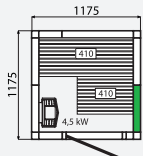

Evolve Standard

All the saunas have an external height of 2100 mm with the high floor frame (standard) and 2010 mm with the low floor frame.

- Glass panelling 9L & Glass panelling 9H
- Glass panelling 9L/V & Glass panelling 9H/V (vent)
- Glass panelling 6L & Glass panelling 6H
- Glass panelling 6L/V & Glass panelling 6H/V (vent)

E1212 SPRUCE Item no. 9510 6400
E1212 ASPEN Item no. 9510 6500