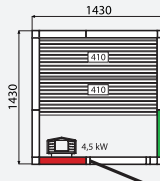

E1414 SPRUCE Item no. 9510 6402
E1414 ASPEN Item no. 9510 6502