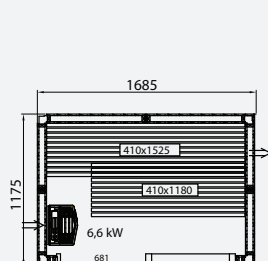

Evolve Plus GF

All the saunas have an external height of 2100 mm with the high floor frame (standard) and 2010 mm with the low floor frame.

E1712 PLUS GF SPRUCE
Item no. 9510 6612

E1712 PLUS GF ASPEN
Item no. 9510 6652