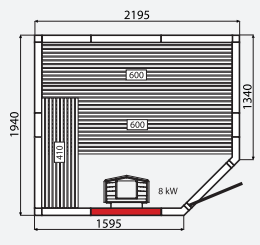

E1919/c SPRUCE Item no. 9510 6418
E1919/c ASPEN Item no. 9510 6518

E2219/c SPRUCE Item no. 9510 6424
E2219/c ASPEN Item no. 9510 6524