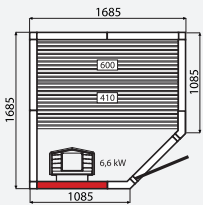

E1717/c SPRUCE Item no. 9510 6410
E1717/c ASPEN Item no. 9510 6510