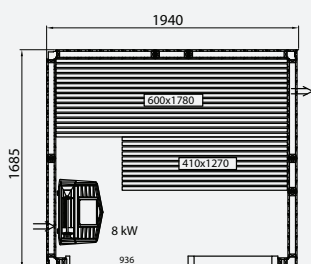

E1917 PLUS GF SPRUCE
Item no. 9510 6616

E1917 PLUS GF ASPEN
Item no. 9510 6656