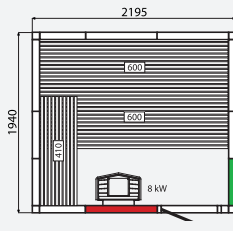

E2219 SPRUCE Item no. 9510 6422
E2219 ASPEN Item no. 9510 6522