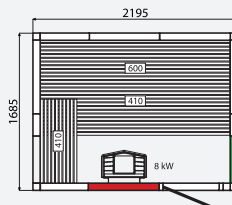

E2217 SPRUCE Item no. 9510 6420
E2217 ASPEN Item no. 9510 6520