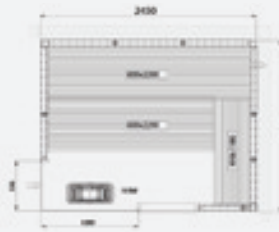

E2419 PLUS GC RIGHT
Item no. 9510 6723