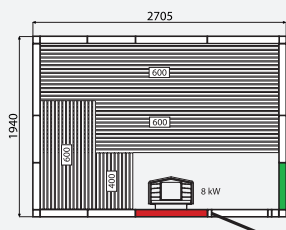

E1917/c SPRUCE Item no. 9510 6414
E1917/c ASPEN Item no. 9510 6514