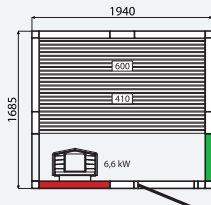

E1917 SPRUCE Item no. 9510 6412
E1917 ASPEN Item no. 9510 6512